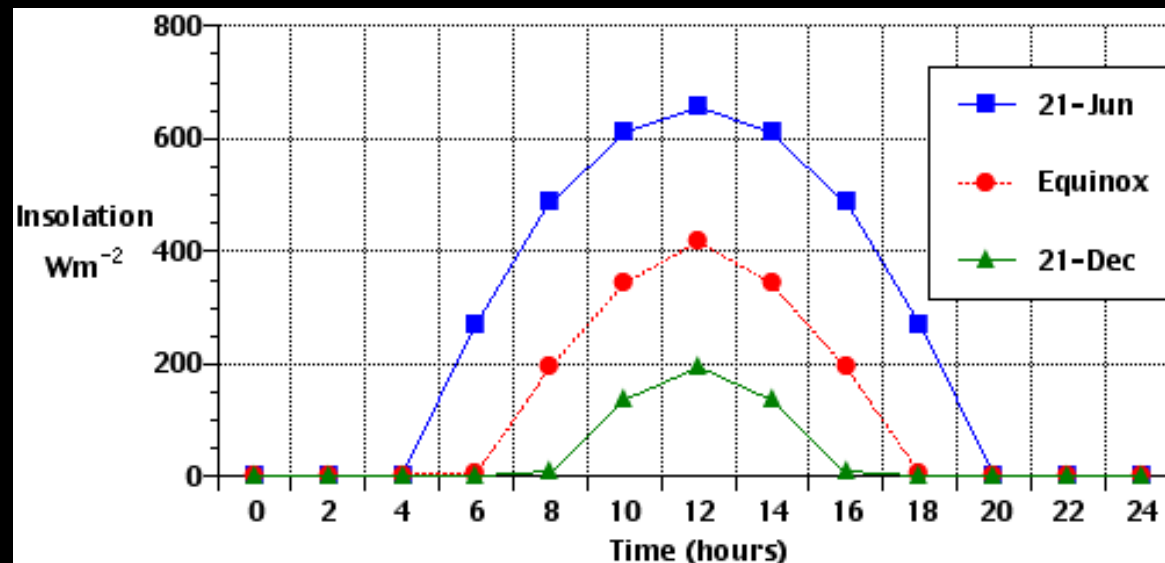

“Insolation graph” tells a story about seasons in Minneapolis.

How long is a day on Dec. 21?

1. 4 hours
2. 8 hours
3. 12 hours
4. 16 hours